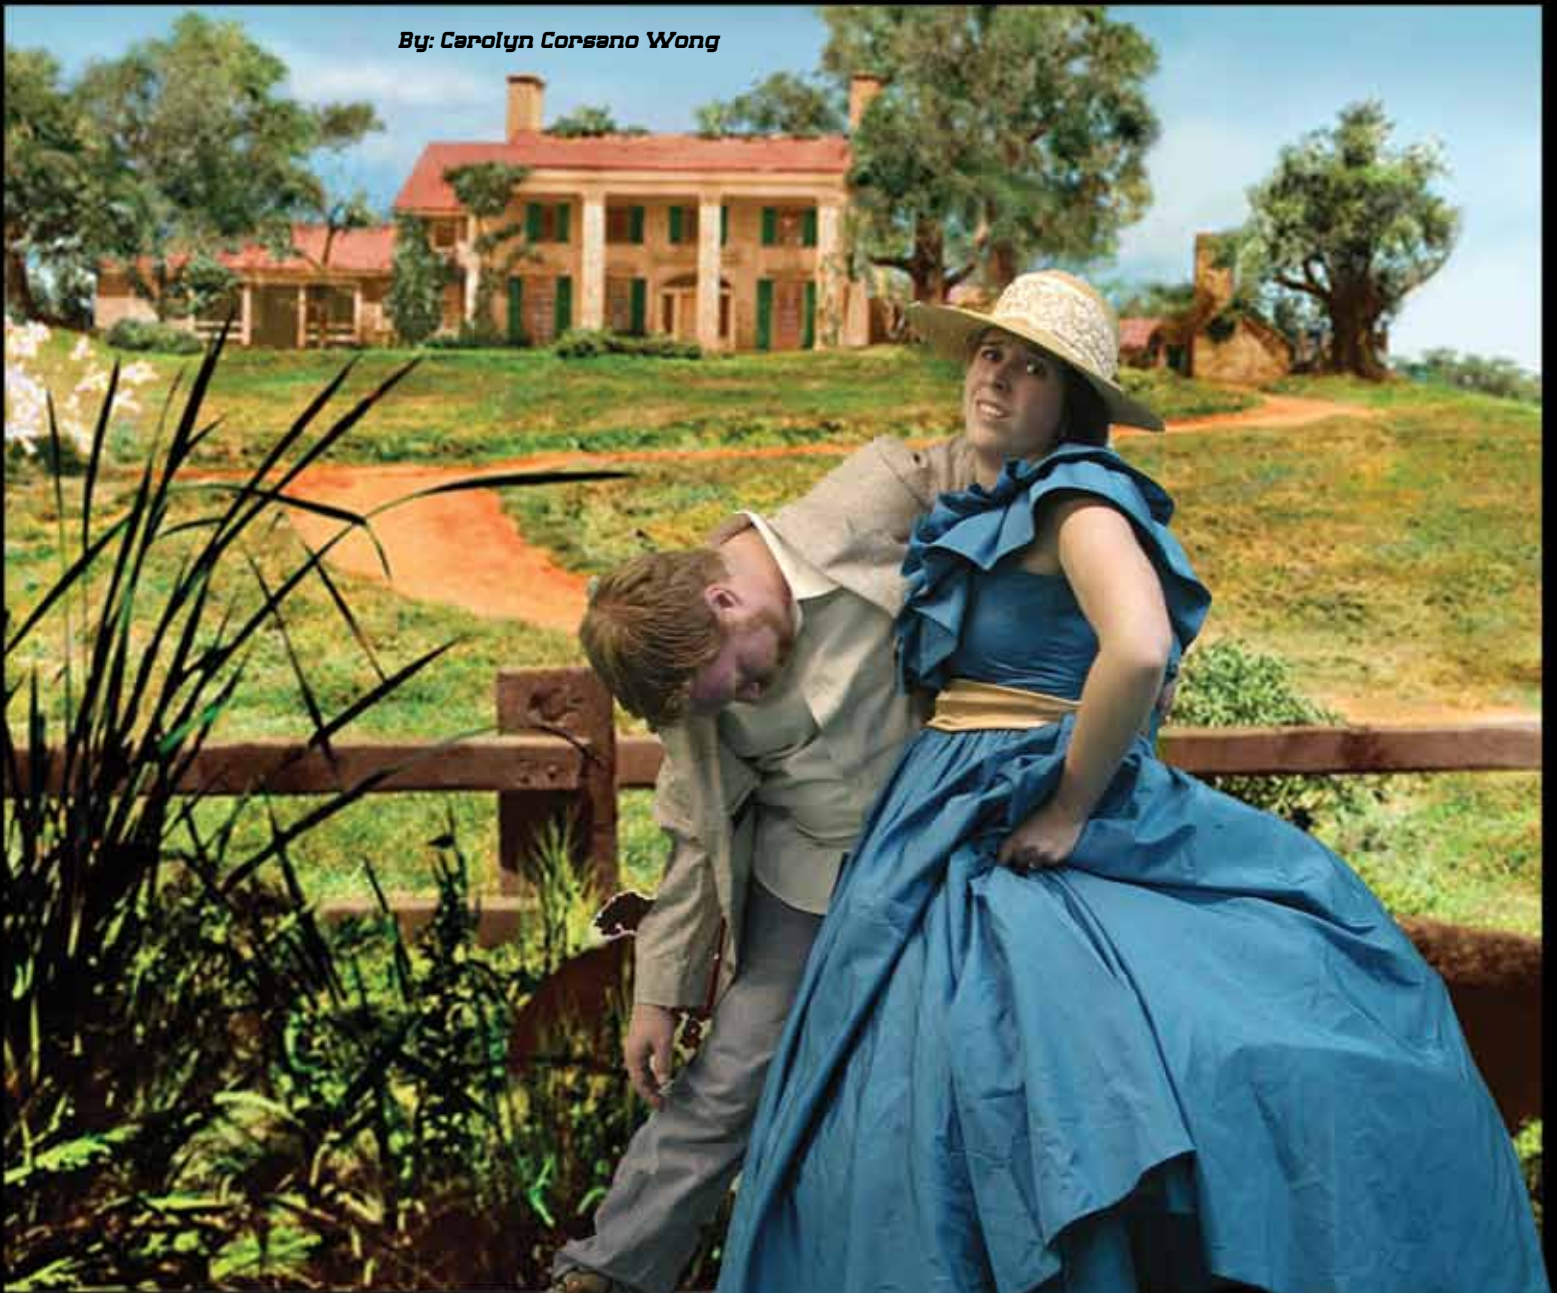

## Cordially Invites You to a Wedding – Fayro Style!

By: Carolyn Corseno Wong

What do “Gone With the Wind,” Gospel music and 300 lbs of Texas barbeque have in common? They are all part of the wedding thrown by the Futrelle sisters of Fayro, Texas in the STAGE RIGHT production of DEARLY BELOVED. You are invited to attend and partake of the laugh-out-loud merriment and near disaster always present when the Futrelles of Fayro get together. Who are the Futrelles? They are the creation of famed playwrights Jessie Jones, Nicholas Hope and Jaime Wooten; the most produced comedic playwrights in the country. DEARLY BELOVED is the first of their trilogy of plays based around the quirky small Texas town of Fayro (think “Greater Tuna” but more family friendly).

STAGE RIGHT has previously produced the other installments in the series, CHRISTMAS BELLES and SOUTHERN HOSPITALITY, to the delight of audience and critics alike.

DEARLY BELOVED has Frankie Futrelle Dubberly just about at the end of her rope as she prepares for the wedding of her daughter