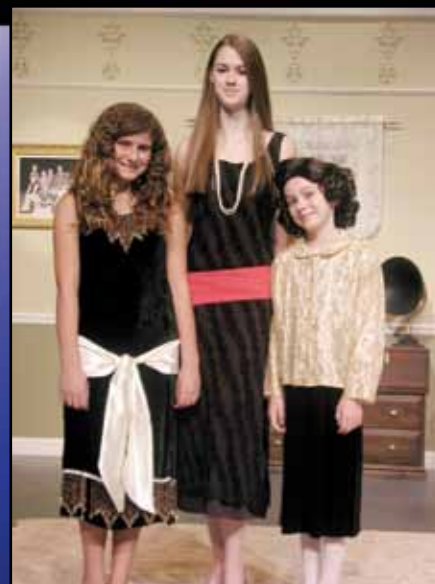

The Gumm Sisters

Judy Garland started out life as Frances

Mary Robbins, Kaitlyn Lyon & Kaylie King sing songs of the Gumm Sisters.

'Baby' Gumm. She used to say, "Certainly my first sort of large, blurry memory is of music, music all the time, all over the house." It's no surprise that Judy would join her sisters – the Gumm sisters at age two and a half. Our "Gumm Sisters" - Kaitlyn Lyon, Mary Robbins and Kaylie King have made theatre a family affair just as the Gumms did many years ago.