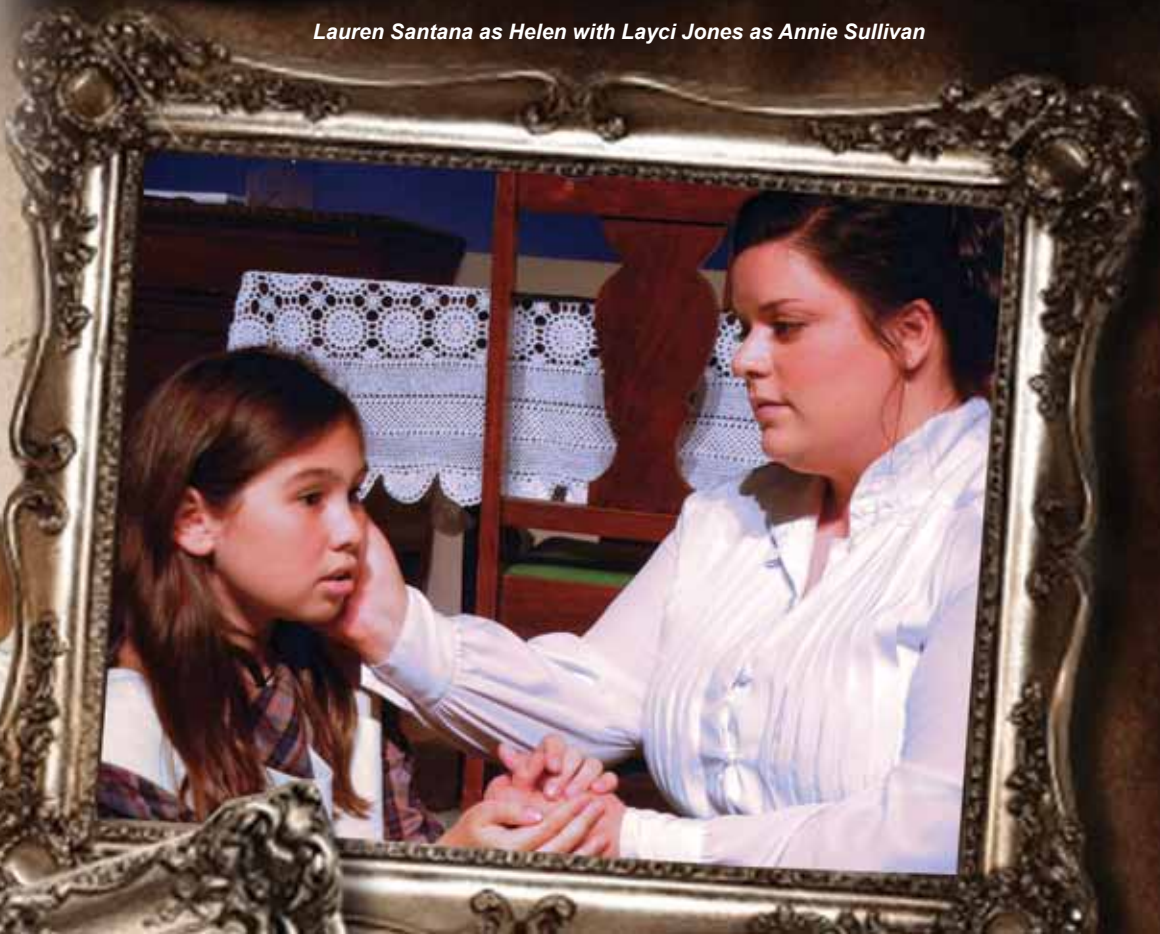

of the single ticket price. Additionally, you'll be getting one "Friends of a Subscriber" ticket to give away to a friend to join you at a performance of any show in our season. Remaining shows are the hilarious Christmas comedy *My Three Angels*, the daffy delightful *The Drowsy Chaperone*, a deliciously Southern fried comedy *The Red Velvet Cake War* and we end our season over the rainbow with *The Wizard of Oz*.

We hope you'll take a chance and join us this season. In the words of Helen Keller: "Life is either a daring adventure or nothing." ♦

**Katt Gilcrease as Capt. Keller,
Garrett Wilson as James and
Beverly Watkins as Kate**

Lauren Santana as Helen with Layci Jones as Annie Sullivan

FIRST THURSDAY FREE CONCERT SERIES

Heritage Place
300 Metcalf St.   7:30 to 9:30pm
Concessions Available

**September 6
Buck Yeager Band**

CITY OF CONROE
Parks & Recreation

936-522-3900